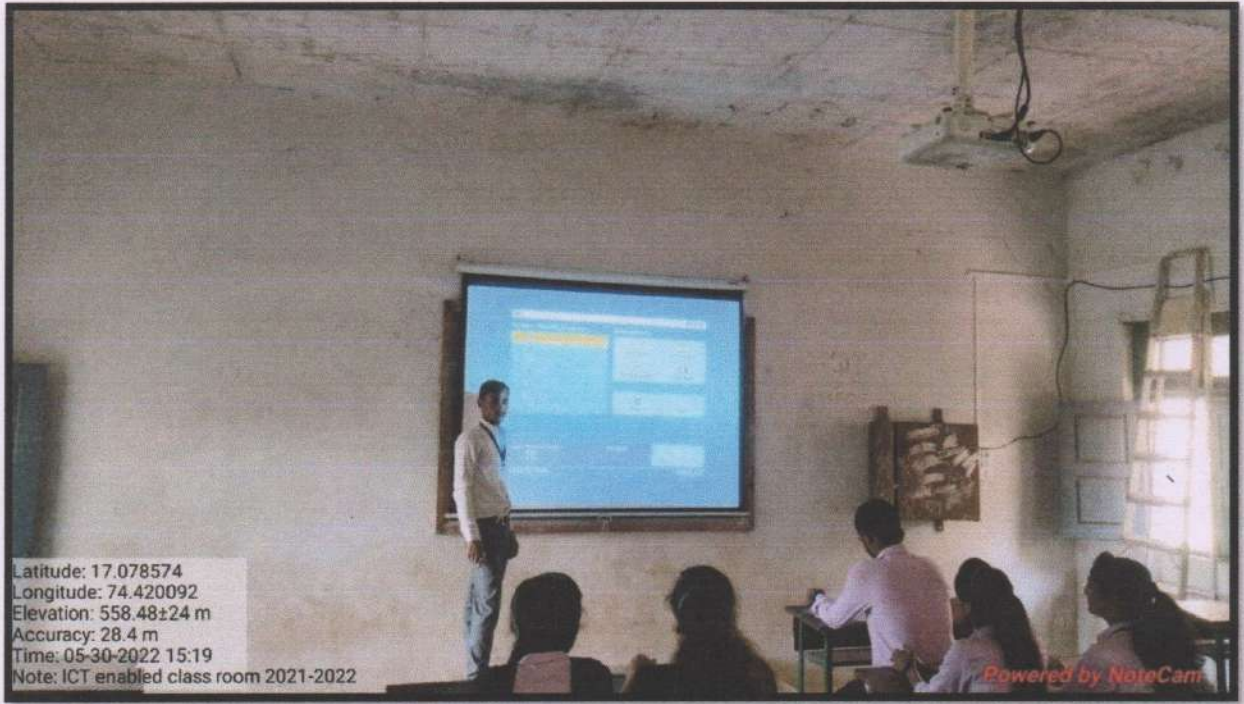

Rayat Shikshan Sanstha's
Dr. Patangrao Kadam Mahavidyalaya Ramanandnagar (Burli)

ICT Enabled Classroom 2021-2022

Teaching faculty, Students Uses the ICT Classroom for teaching learning process

Latitude: 17.078574
Longitude: 74.420092
Elevation: 558.48±24 m
Accuracy: 28.4 m
Time: 05-30-2022 15:19
Note: ICT enabled class room 2021-2022